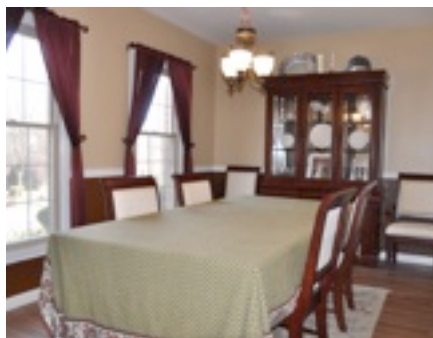

FIRST FLOOR FEATURES

ENTRY WAY

Pella Storm Door
Crown Molding
Wood Laminate Floors
Coat Closet

DINING ROOM 15x11

Extra Long Windows
French Door Entry
Wood Laminate Floors
Chair Rail

KITCHEN 16x12

Cherrywood Cabinets
Wood Laminate Floor
Frigidaire Stainless S/S Fridge w/ice/H2O
New Silestone Counter
New Tile Backsplash
Black Frigidaire Smoothtop Range
Black GE Microwave with exhaust
Deep Stainless Sink w/spray faucet
Stainless Frigidaire Dishwasher
Chair Rail, Crown & Picture Molding
Hunter Ceiling Fan with Light