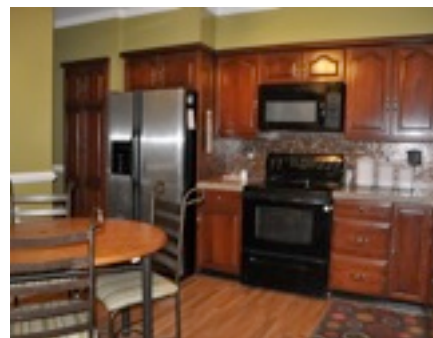

FIRST FLOOR FEATURES

ENTRY WAY

Pella Storm Door
Crown Molding
Wood Laminate Floors
Coat Closet

DINING ROOM 15x11

Extra Long Windows
French Door Entry
Wood Laminate Floors
Chair Rail

KITCHEN 16x12

Cherrywood Cabinets
Wood Laminate Floor
Frigidaire Stainless S/S Fridge w/ice/H2O
New Silestone Counter
New Tile Backsplash
Black Frigidaire Smoothtop Range
Black GE Microwave with exhaust
Deep Stainless Sink w/spray faucet
Stainless Frigidaire Dishwasher
Chair Rail, Crown & Picture Molding
Hunter Ceiling Fan with Light