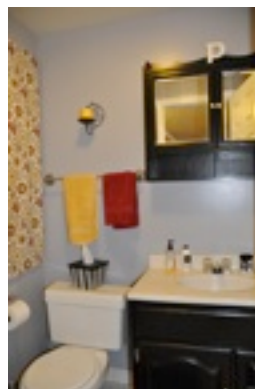

HALLWAY
 Whole House Fan
 Linen Closet

MASTER BATHROOM
 Ceramic Tile Floor
 Two New Cherrywood Cabinet Sinks with
 Marble Counters
 Extra Long Shower w/seating & built-in
 shelves for products

SECOND BEDROOM 14x11
 Wainscoting & Chair Rail
 Hampton Bay Ceiling Fan with Lights
 Double Closet

THIRD BEDROOM 11x11
 Chair Rail
 Double Closet
 Ceiling Fan with Light

SECOND FULL BATH
 Cabinet Sink
 Tub

LOWER LEVEL FEATURES

FAMILY ROOM 23x16
 Crown Molding
 Chair Rail
 Sliding Glass Door to Backyard
 Large Under Stair Storage Closet

PATIO
MANICURED BACKYARD
POND

THIRD FULL BATH
 Cabinet Sink
 Shower Stall