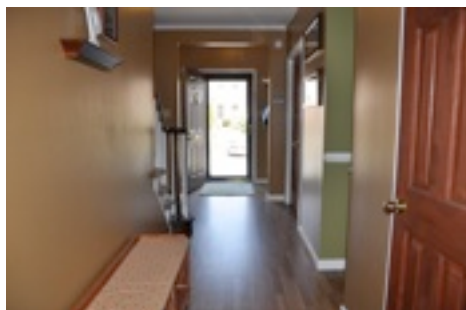

FIRST FLOOR FEATURES

ENTRY WAY

Pella Storm Door
Crown Molding
Wood Laminate Floors
Coat Closet

DINING ROOM 15x11

Extra Long Windows
French Door Entry
Wood Laminate Floors
Chair Rail

KITCHEN 16x12

Cherrywood Cabinets
Wood Laminate Floor
Frigidaire Stainless S/S Fridge w/ice/H2O
New Silestone Counter
New Tile Backsplash
Black Frigidaire Smoothtop Range
Black GE Microwave with exhaust
Deep Stainless Sink w/spray faucet
Stainless Frigidaire Dishwasher
Chair Rail, Crown & Picture Molding
Hunter Ceiling Fan with Light