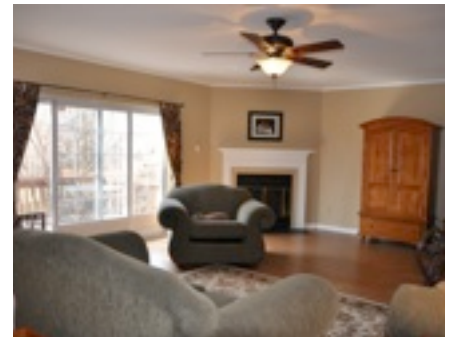

KELLER WILLIAMS EXCELLENCE PRESENTS

Listing Agent: Marney Kirk

Contact Info: Office: 410-560-5858

Cell: 410-493-4884

email: realtormarney@yahoo.com

Website: www.realtormarney.com

2313 Wonderview Road Timonium, MD 21093

Ravenview

www.2313Wonderview.com

Offered at $340,000.